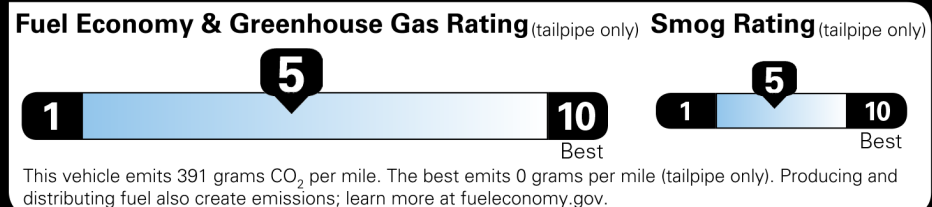

You spend $1,250 more in fuel costs over 5 years compared to the average new vehicle.

Annual fuel cost $1,550