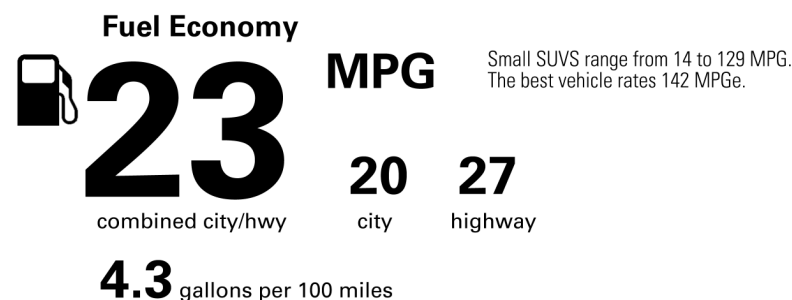

\$45,570.00

Not Original Copy

Created on 2022-04-09 10:07:49 (UTC)

EPA DOT Fuel Economy and Environment

Gasoline Vehicle

You spend \$1,250 more in fuel costs over 5 years compared to the average new vehicle.