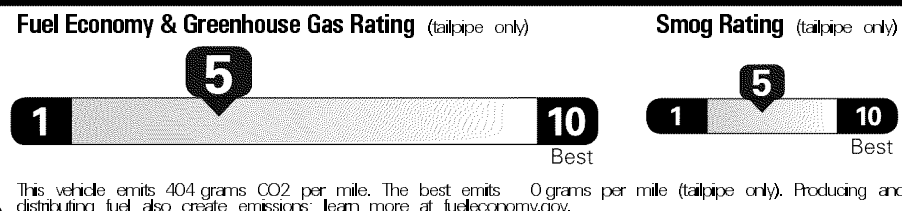

Actual results will vary for many reasons, including driving conditions and how you drive and maintain your vehicle. The average new vehicle gets 25 MPG and costs $9,000 to fuel over 5 years. Cost estimates are based on 15,000 miles per year at $3.00 per gallon. MPGe is miles per gasoline gallon equivalent. Vehicle emissions are a significant cause of climate change and smog.

fueleconomy.gov
Calculate personalized estimates and compare vehicles

GOVERNMENT 5-STAR SAFETY RATINGS

This vehicle has not been rated by the government for overall vehicle score, frontal crash, side crash or rollover risk.

Star ratings range from 1 to 5 stars (★★★★★) with 5 being the highest.
Source: National Highway Traffic Safety Administration (NHTSA)
www.safercar.gov or 1-888-327-4236

SUB-TOTAL $50,544.00
DELIVERY, PROCESSING AND HANDLING FEE 940.00
TOTAL **$51,484.00**

APPLICABLE FEDERAL TAXES NOT INCLUDED

Manufacturer's suggested retail price includes manufacturer's recommended pre-delivery service.
License and title fees, state, local and applicable federal taxes, and dealer installed options and accessories are not included in the manufacturer's suggested retail price.
LEXUS NEW VEHICLE LIMITED WARRANTY
Limited warranty coverage highlights include
^ 4YR / 50000 mile basic coverage
^ 6YR / 70000 mile powertrain coverage
^ 6YR / Unlimited mile corrosion perforation warranty
See your Warranty and Services Guide for details.
LEXUS IS PLEASED TO OFFER THE FOLLOWING OWNER SUPPORT PACKAGE WITH EACH NEW LEXUS
^ 24 hour, 365 day/yr. roadside assistance plan
^ Complimentary 1st and 2nd scheduled maintenance services
^ Lodging for emergency breakdown 100 miles from home
An extended service contract may be available for this vehicle. Ask dealer for details

012AH3 701 MD01 K L144