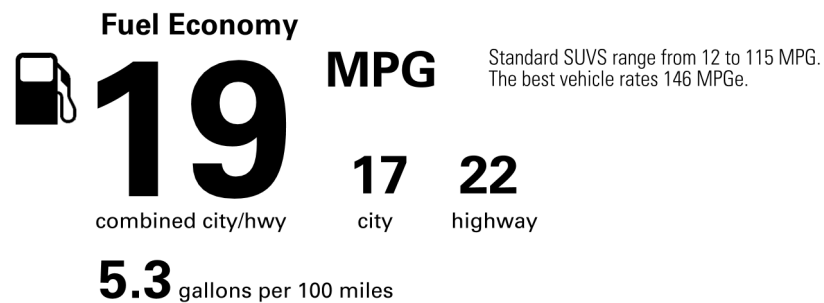

**STANDARD EQUIPMENT** UNLESS REPLACED BY INSTALLED OPTIONS

**LX 600 Luxury 4WD**

**Mechanical & Performance**

- \* 3.4L V6 Twin Turbo Engine with 409 HP
- \* 10-Speed Automatic Transmission
- \* 8,000-lb Towing Capacity with Integrated Tow Hitch
- \* Crawl Control with Turn Assist
- \* Active Height Control
- \* Multi-Terrain Select
- \* Adaptive Variable Suspension

**\$116,000.00**

Not Original - Copy

**EPA DOT Fuel Economy and Environment**

**Gasoline Vehicle**

**You spend \$8,000** more in fuel costs over 5 years compared to the average new vehicle.

**Annual fuel cost \$3,300**