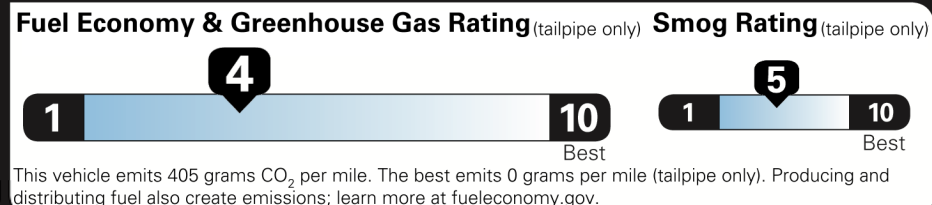

Actual results will vary for many reasons, including driving conditions and how you drive and maintain your vehicle. The average new vehicle gets 27 MPG and costs $7,500 to fuel over 5 years. Cost estimates are based on 15,000 miles per year at $2.70 per gallon. MPGe is miles per gasoline gallon equivalent. Vehicle emissions are a significant cause of climate change and smog.

fueleconomy.gov

Calculate personalized estimates and compare vehicles

SUB-TOTAL	$55,360.00
DELIVERY, PROCESSING AND HANDLING FEE	1,025.00
TOTAL	$56,385.00

GOVERNMENT 5-STAR SAFETY RATINGS

Overall Vehicle Score	Not Rated	
Based on the combined ratings of frontal, side and rollover. Should ONLY be compared to other vehicles of similar size and weight.		
Frontal Crash	Driver Passenger	Not Rated
Based on the risk of injury in a frontal impact. Should ONLY be compared to other vehicles of similar size and weight.		
Side Crash	Front seat	★★★★★
	Rear seat	★★★★★
Based on the risk of injury in a side impact.		
Rollover	★★★★	
Based on the risk of rollover in a single-vehicle crash.		

Star ratings range from 1 to 5 stars (★★★★★) with 5 being the highest.

Source: National Highway Traffic Safety Administration (NHTSA)

www.safercar.gov or 1-888-327-4236

APPLICABLE FEDERAL TAXES NOT INCLUDED

Manufacturer's suggested retail price includes manufacturer's recommended pre-delivery service.

License and title fees, state, local and applicable federal taxes, and dealer installed options and accessories are not included in the manufacturer's suggested retail price.

LEXUS NEW VEHICLE LIMITED WARRANTY

- 4YR / 50000 mile basic coverage
- 6YR / 70000 mile powertrain coverage
- 6YR / Unlimited mile corrosion perforation warranty

See your Warranty and Services Guide for details.

LEXUS IS PLEASED TO OFFER THE FOLLOWING OWNER SUPPORT PACKAGE WITH EACH NEW LEXUS

- 24 hour, 365 day/yr. roadside assistance plan
- Complimentary 1st and 2nd scheduled maintenance services
- Lodging for emergency breakdown 100 miles from home

An extended service contact may be available for this vehicle. Ask dealer for details

LML7E1N1S0F0W0

750 TMMC L919