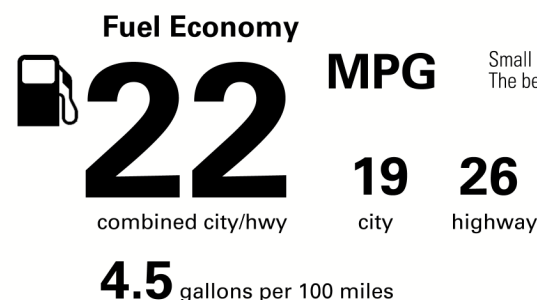

\$46,470.00

Not Original Copy

Created on 2020-12-23 18:59:40 (UTC)

EPA DOT Fuel Economy and Environment

Gasoline Vehicle

Small SUVs range from 16 to 120 MPG. The best vehicle rates 141 MPGe.

You spend \$1,750 more in fuel costs over 5 years compared to the average new vehicle.

Annual fuel cost \$1,850

Actual results will vary for many reasons, including driving conditions and how you drive and maintain your vehicle. The average new vehicle gets 27 MPG and costs \$7,500 to fuel over 5 years. Cost estimates are based on 15,000 miles per year at \$2.70 per gallon. MPGe is miles per gasoline gallon equivalent. Vehicle emissions are a significant cause of climate change and smog.