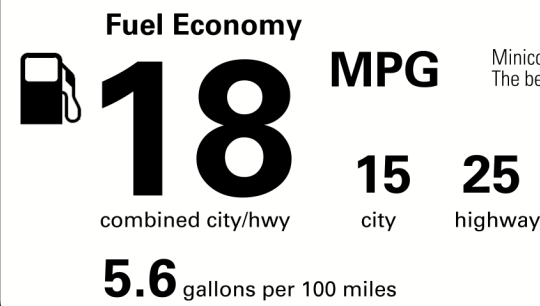

Not Original - Copy

Created on 2021-06-02 19:49:42 (UTC)

EPA DOT Fuel Economy and Environment

Gasoline Vehicle

Minicompacts range from 15 to 45 MPG. The best vehicle rates 141 MPGe.

You spend \$6,000
more in fuel costs over 5 years compared to the average new vehicle.

Annual fuel cost \$2,700

Actual results will vary for many reasons, including driving conditions and how you drive and maintain your vehicle. The average new vehicle gets 27 MPG and costs \$7,500 to fuel over 5 years. Cost estimates are based on 15,000 miles per year at \$3.25 per gallon. MPGe is miles per gasoline gallon equivalent. Vehicle emissions are a significant cause of climate change and smog.