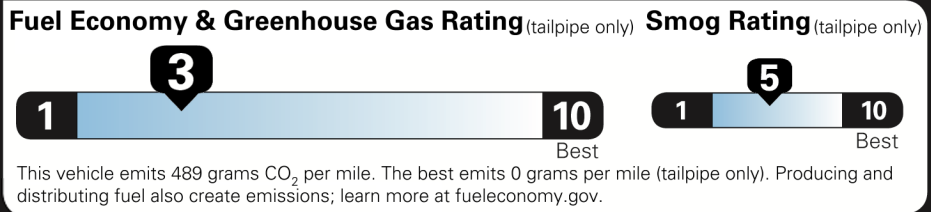

Actual results will vary for many reasons, including driving conditions and how you drive and maintain your vehicle. The average new vehicle gets 27 MPG and costs $7,500 to fuel over 5 years. Cost estimates are based on 15,000 miles per year at $3.25 per gallon. MPGe is miles per gasoline gallon equivalent. Vehicle emissions are a significant cause of climate change and smog.

fueleconomy.gov
Calculate personalized estimates and compare vehicles

GOVERNMENT 5-STAR SAFETY RATINGS

This vehicle has not been rated by the government for overall vehicle score, frontal crash, side crash or rollover risk.

Star ratings range from 1 to 5 stars (★★★★★) with 5 being the highest.
Source: National Highway Traffic Safety Administration (NHTSA)
www.safercar.gov or 1-888-327-4236

SUB-TOTAL	$111,280.00
DELIVERY, PROCESSING AND HANDLING FEE	1,025.00
TOTAL	$112,305.00

APPLICABLE FEDERAL TAXES NOT INCLUDED

Manufacturer's suggested retail price includes manufacturer's recommended pre-delivery service.

License and title fees, state, local and applicable federal taxes, and dealer installed options and accessories are not included in the manufacturer's suggested retail price.

LEXUS NEW VEHICLE LIMITED WARRANTY

- 4YR / 50000 mile basic coverage
- 6YR / 70000 mile powertrain coverage
- 6YR / Unlimited mile corrosion perforation warranty

See your Warranty and Services Guide for details.

LEXUS IS PLEASED TO OFFER THE FOLLOWING OWNER SUPPORT PACKAGE WITH EACH NEW LEXUS

- 24 hour, 365 day/yr. roadside assistance plan
- Complimentary 1st and 2nd scheduled maintenance services
- Lodging for emergency breakdown 100 miles from home

An extended service contract may be available for this vehicle. Ask dealer for details

LML1E2N0S0F0W0

153H26 366 DL34 L009