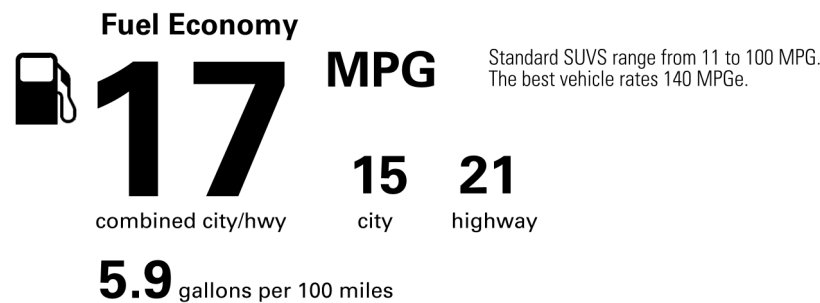

\$81,200.00

Not Original - Copy

Created on 2025-11-04 11:11:55 (UTC)

EPA DOT Fuel Economy and Environment

Gasoline Vehicle

You spend \$9,250
 more in fuel costs over 5 years compared to the average new vehicle.